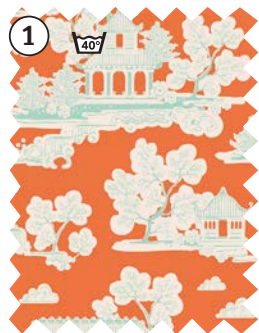

A Sunny Park Ginger
481300