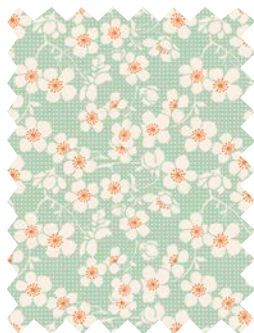

*The Bumblebee collection is soft, sweet and full of flowers and beloved bumblebees.*

*A happy colour palette reminds us of light and delightful spring days."*

**A** Sunny Park Ginger  
481300

Cherry Blossom Teal  
481304

Ø 15 mm, 9 pcs.  
481392

Ø 20 mm, 6 pcs.  
481393

Ø 23 mm, 6 pcs.  
481394

Ø 28 mm, 4 pcs.  
481395

Fox, H. 50 cm.  
481424

Hare, H. 54 cm.  
481425

**2 Fat Quarter Bundles Bumblebee,** fabric pieces 55x50 cm. 5 pcs.  
A. Green **481384** C. Ginger **481386**  
B. Pink **481385** D. Blue **481387**

**7 Tilda pattern Quilt.** Instructions included.  
A. Bumblebee, (DE, FR, NL, UK) **481421**

**4 Charm pack,** cotton fabric pieces, 12.5x12.5 cm. 40 pieces (2 of each). **481297**

**8 Paper Piece Appliqué Bumblebee,** pre-cut card templates.  
A. Bumblebees, H. 5.4 & 6.7 cm. 30 pcs. 2 different sizes. **481410**  
B. Dragonflies, H. 6 & 7.5 cm. 20 pcs. 2 different sizes. **481411**